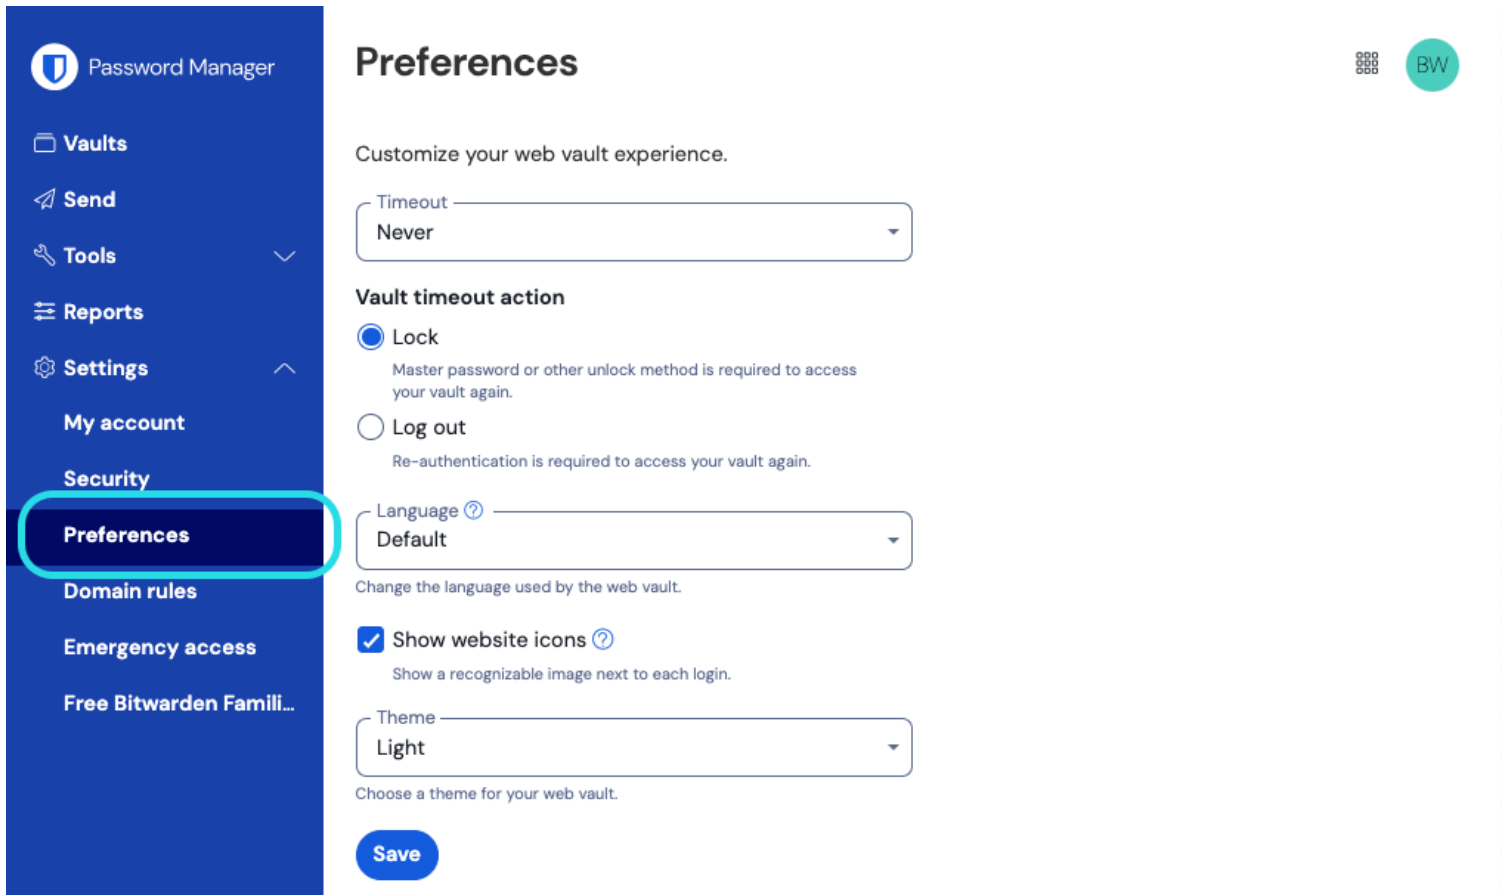

Change App Appearance

The Bitwarden web vault, browser extension, desktop app, and mobile app come packed with stylish themes. Browser extensions also include a few other appearance options:

⇒ Web app

To change the theme of your web app:

1. Navigate to **Settings** → **Preferences**:

Preferences

2. From the **Theme** dropdown, choose your favorite theme and select **Save**!

⇒ Browser extension

To change the theme of your browser extension:

1. Open the browser extension's **Settings** tab.
2. Select **Appearance**.