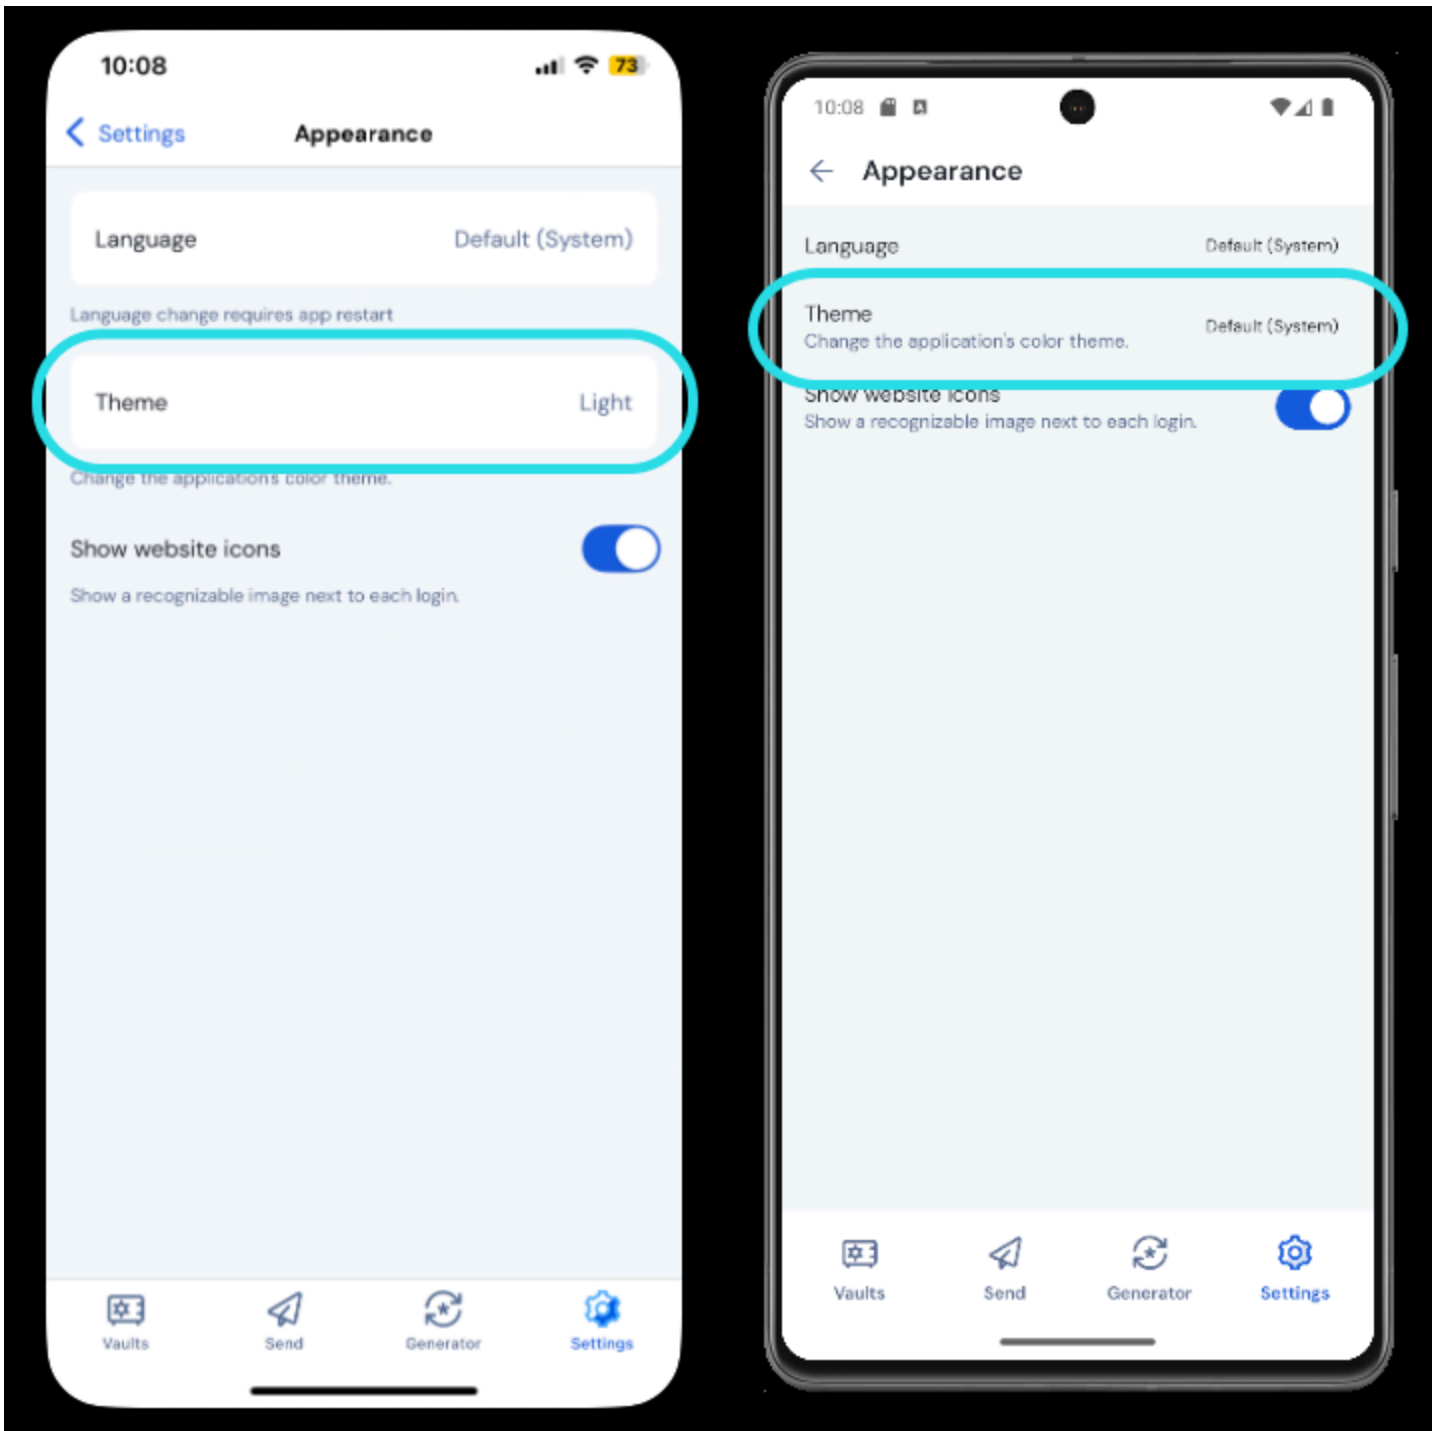

⇒Desktop

To change the theme of your desktop app:

1. Open the desktop app's **Preferences** panel (on Windows, **File** → **Settings**) (on macOS, **Bitwarden** → Preferences).
2. Scroll to the **App Settings** section and use the **Theme** dropdown to select your favorite theme!

Change Theme

💡 Tip

Theme is set globally for all logged-in accounts in the desktop app. [Learn more.](#)

⇒ **Mobile**

To change the theme of your mobile app:

1. Open the mobile app's **Settings** tab.
2. Tap **Appearance**.
3. Tap the **Theme** option to select your favorite theme: