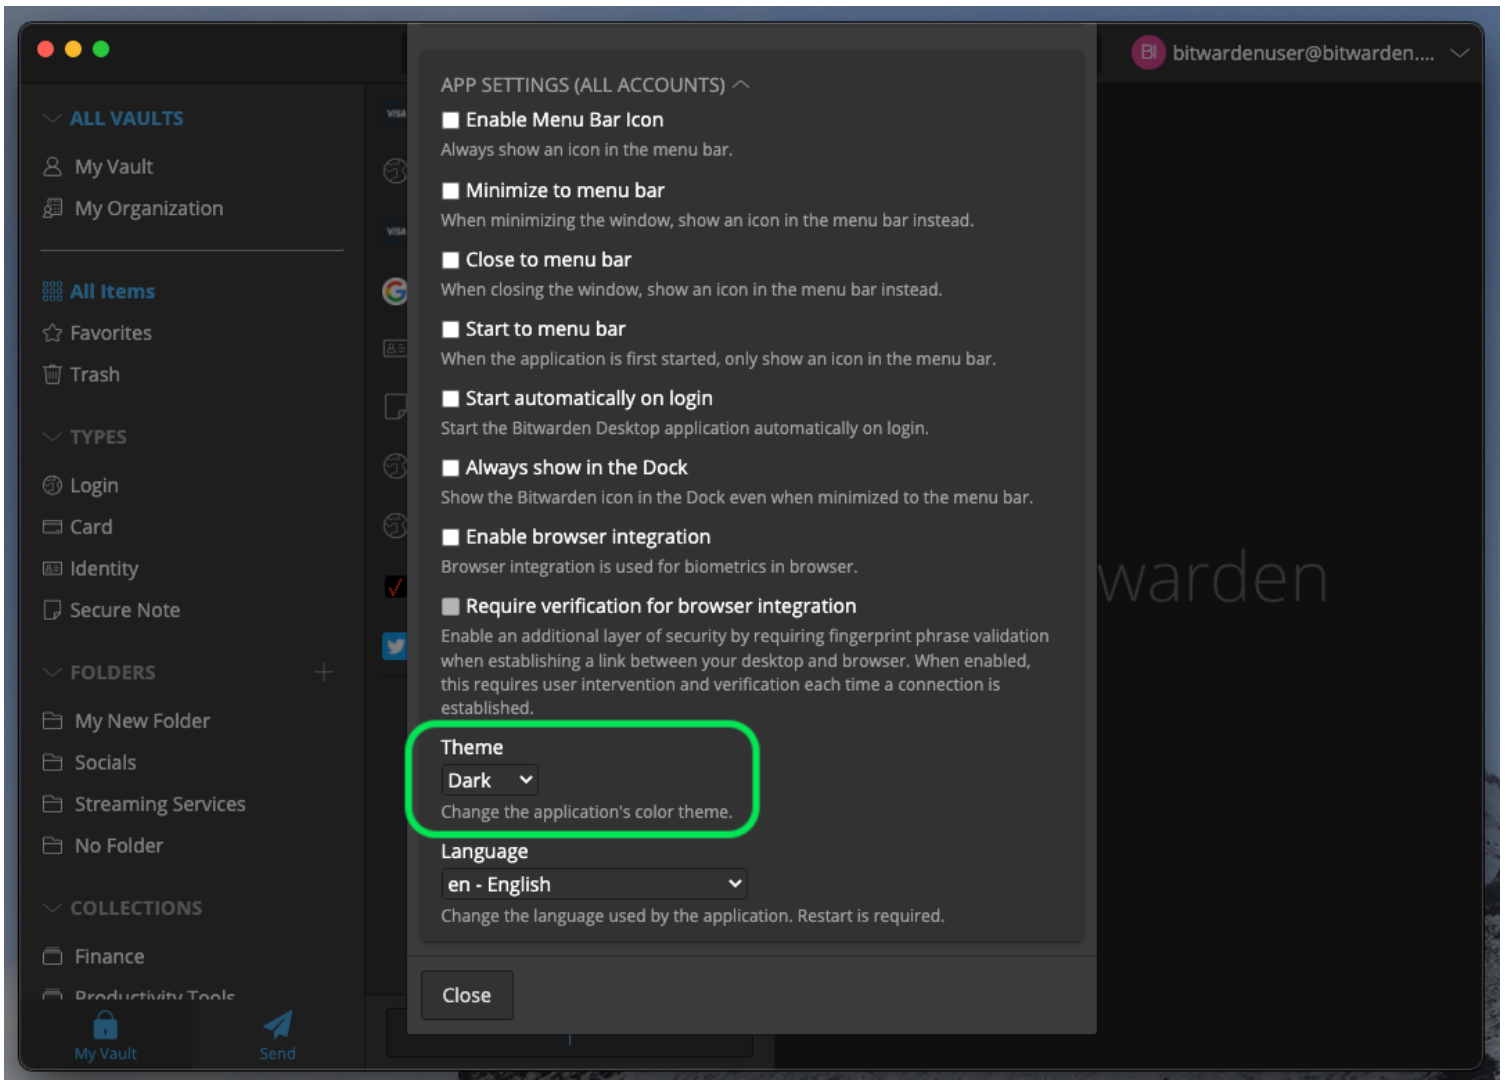

Change Theme

💡 Tip

Theme is set globally for all logged-in accounts in the desktop app. [Learn more.](#)

⇒ **Mobile**

To change the theme of your mobile app:

1. Open the mobile app's **Settings** tab.
2. Tap **Appearance**.
3. Tap the **Theme** option to select your favorite theme: