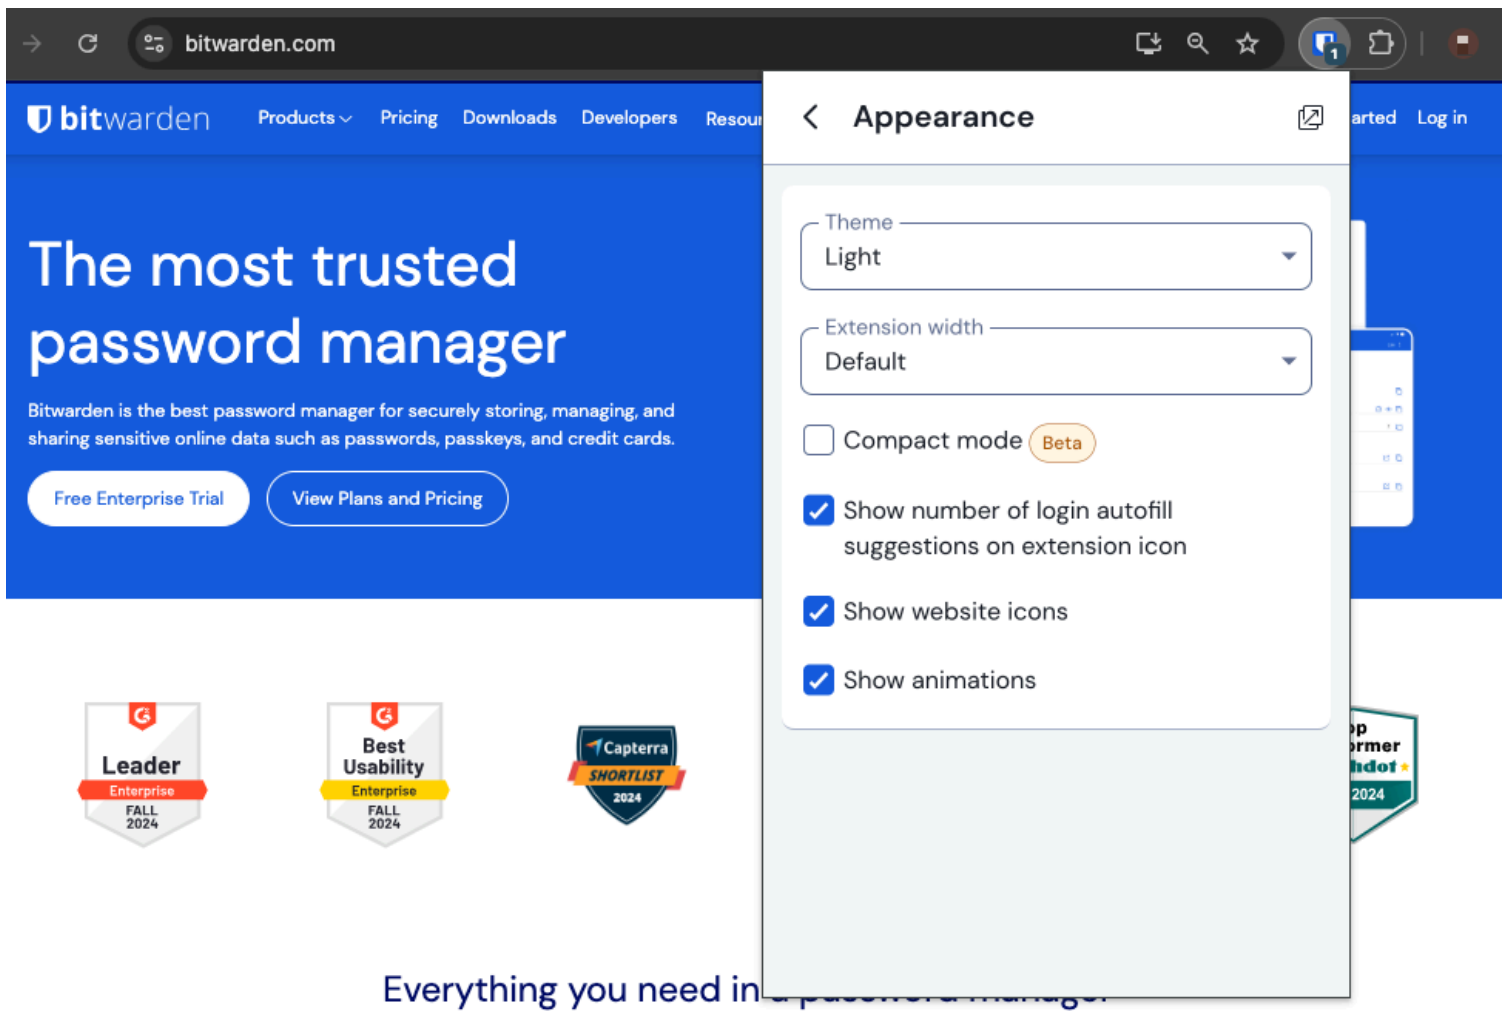

PASSWORD MANAGER > MORE

Change App Appearance

View in the help center:
<https://bitwarden.com/help/change-theme/>

Change App Appearance

The Bitwarden web vault, browser extension, desktop app, and mobile app come packed with stylish themes. Browser extensions also include a few other appearance options:

⇒ Web app

To change the theme of your web app:

1. Navigate to **Settings** → **Preferences**:

Preferences

2. From the **Theme** dropdown, choose your favorite theme and select **Save**!

⇒ Browser extension

To change the theme of your browser extension:

1. Open the browser extension's **Settings** tab.
2. Select **Appearance**.

Everything you need in a password manager

Select theme browser ext

3. Use the **Theme** dropdown to select your favorite theme.
4. Use the **Extension width option** to expand the dimensions of the browser extension.
5. Use **Compact mode** to increase the information density of what's shown in the browser extension.